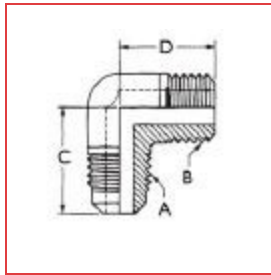

ITEM # A 04890, 45° FLARE FITTINGS - 90° ELBOWS - HALF UNION - FLARE TO NPTFE

[Specifications](#) | [Dimensions](#) | [Packaging](#)

Specifications

Universal Category Code	E1-4B
Connection Size	1/4 in
End Type	Flare
Second Connection Size	1/4 in
Second End Type	NPTFE
Weight	0.055 lb

Dimensions

A	1/4 in
B	1/4 in

C 0.91 in

D 0.94 in

Packaging

Box (Qty) 25